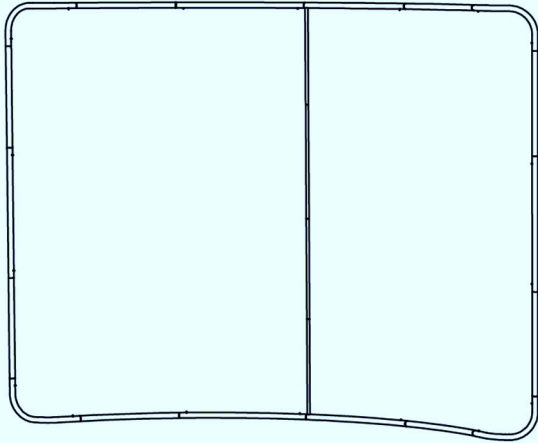

## Tension Fabric Booth Setup Instruction Sheet Curved Booth (8ft, 10ft and 20ft)

To set up the frame according to the labellings.

1

4